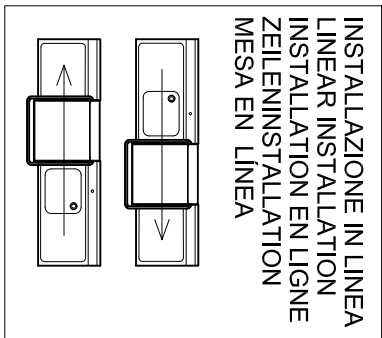

A		Ø 32 mm
B		G 3/4"
C		Power supply

* LUCE UTILE PER CESTELLO
 USEFUL SPACE FOR BASKET
 LUMIERE UTILE POUR PANIER
 NUTZBARE OFFENUNG FÜR KORBE
 ABERTURA UTIL PARA CESTO

Installation layout		Hood type with drain pump	
Designed by:	M.PUCCI	Date:	03.12.2013
Demonstration:		Code:	70991 02
		Rev.:	

INSTALLAZIONE AD ANGOLO
CORNER INSTALLATION
INSTALLATION ED ANGLE
ECKMONTAGE
MESA EN ESCUADRA