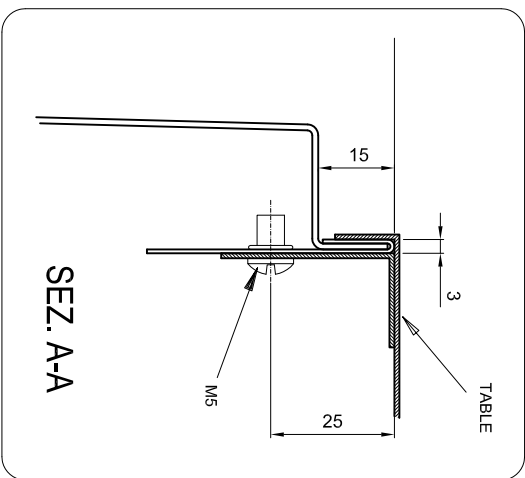

A		Ø 32 mm
B		G 3/4"
C		Power supply

* LUCE UTILE PER CESTELLO
 USEFUL SPACE FOR BASKET
 LUMIERE UTILE POUR PANIER
 NUTZBARE OFFENUNG FÜR KORBE
 ABERTURA UTIL PARA CESTO

Installation layout		Hood type with drain pump	
Designed by:	M.PUCCI	Date:	03.12.2013
Demonstration:		Code:	70991 02
		Rev.:	

INSTALLAZIONE AD ANGOLO
CORNER INSTALLATION
INSTALLATION ED ANGLE
ECKMONTAGE
MESA EN ESCUADRA