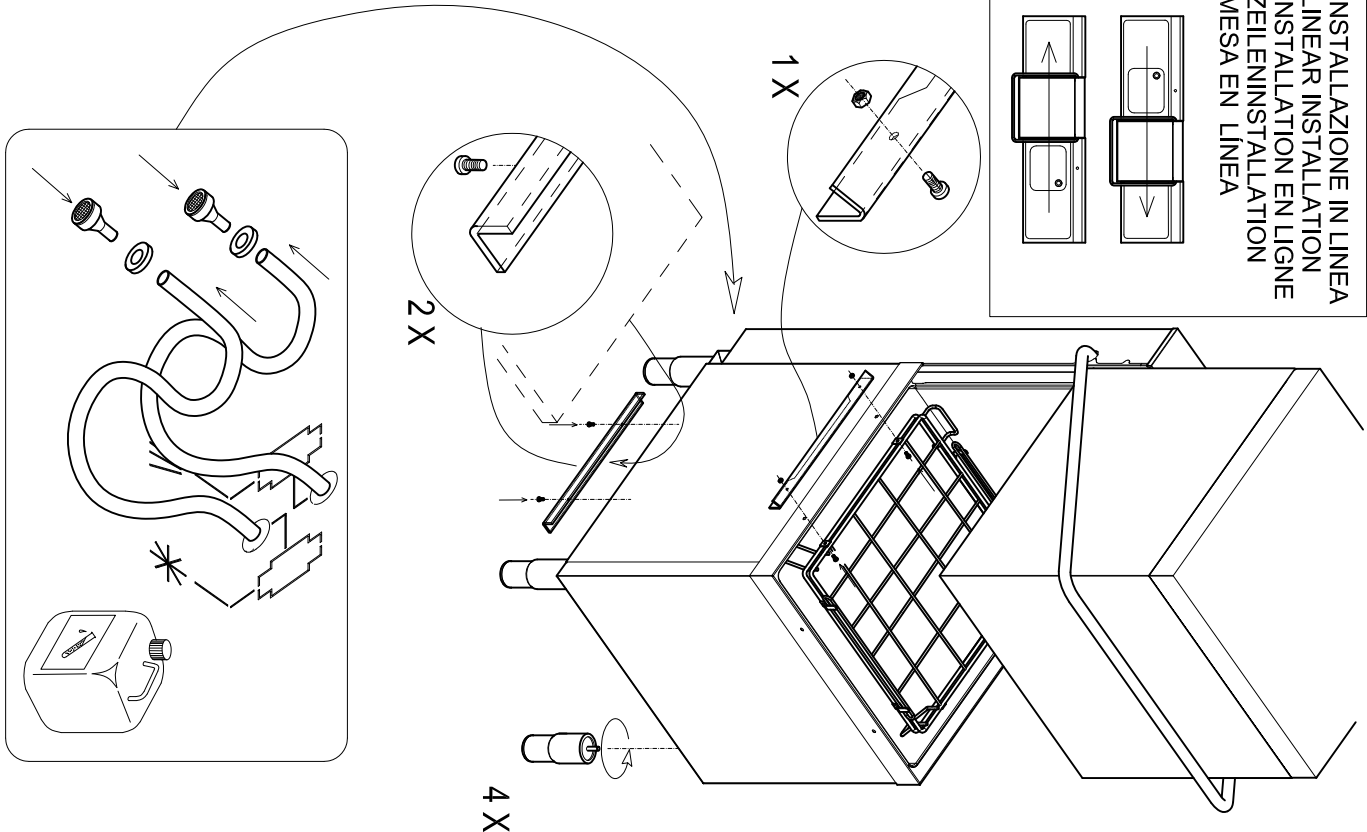

A		Ø 32 mm
B		G 3/4"
C		Power supply

* LUCE UTILE PER CESTELLO
 USEFUL SPACE FOR BASKET
 LUMIERE UTILE POUR PANIER
 NUTZBARE OFFENUNG FÜR KORBE
 ABERTURA UTIL PARA CESTO

Installation layout		Hood type with drain pump	
Designed by:	M.PUCCI	Date:	03.12.2013
Demonstration:		Code:	70991 02
		Rev.:	

INSTALLAZIONE AD ANGOLO
CORNER INSTALLATION
INSTALLATION ED ANGLE
ECKMONTAGE
MESA EN ESCUADRA